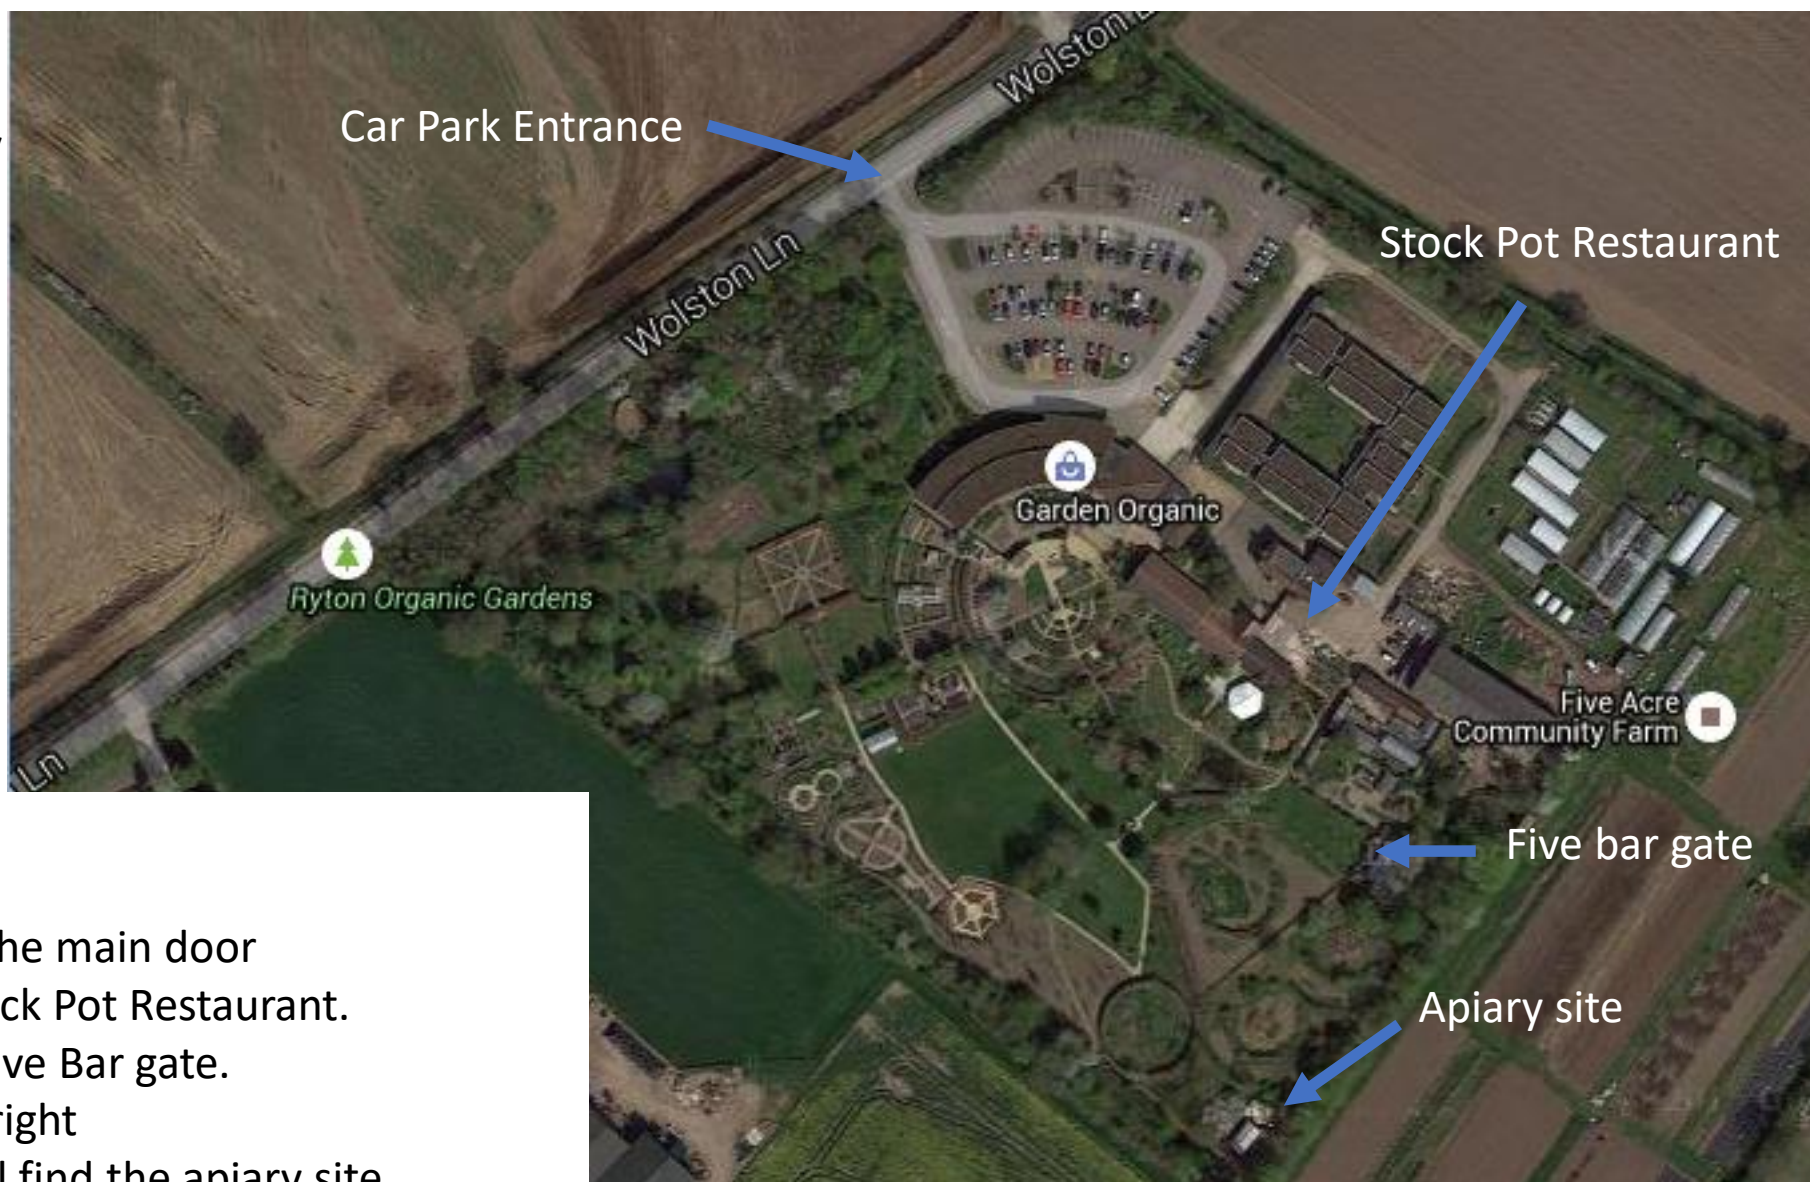

Coventry Branch Training Apiary  
Garden Organic,  
Wolston Lane,  
Ryton-On-Dunsmore,  
Coventry,  
Warwickshire  
CV8 3LG.

Directions:

Park your car then,  
Enter gardens either through the main door  
Or, when that is closed, via Stock Pot Restaurant.  
Head to the left and find the Five Bar gate.  
Go through the gate and turn right  
Go straight ahead, and you will find the apiary site  
in the bottom right hand corner of the Garden Organic site.